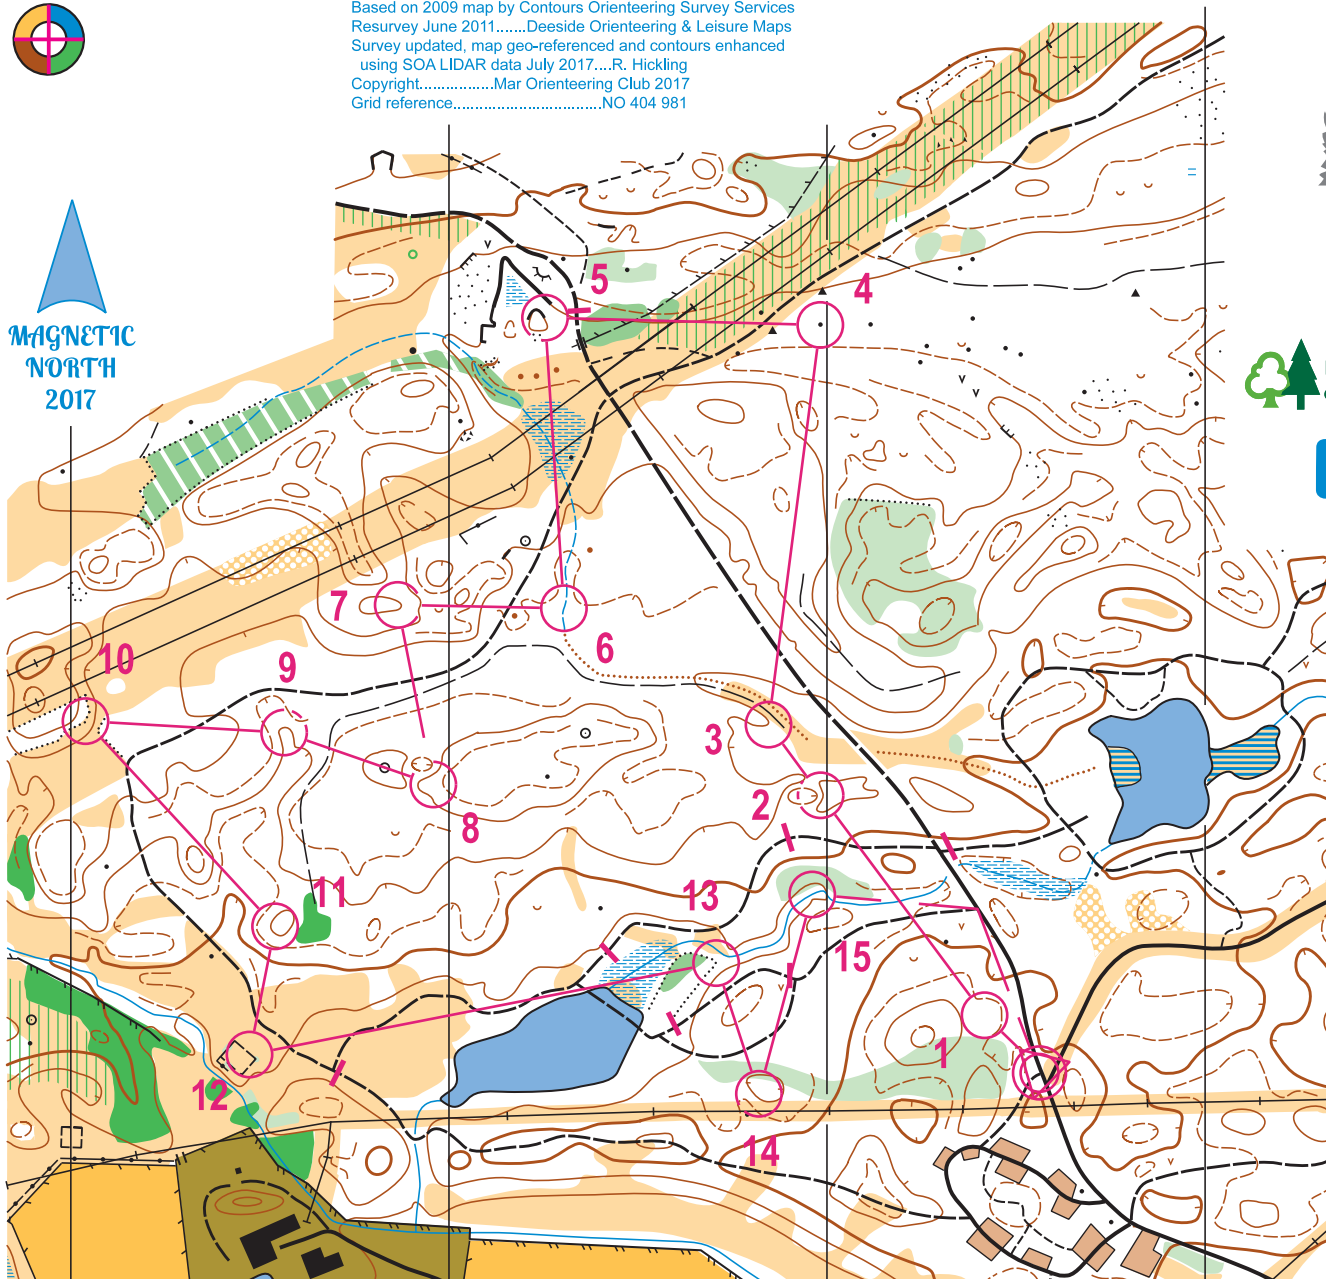

Cambus O'May

scale 1:4,000
contour interval 5m

0 metres

 200

Scotland
The Perfect Stage

Based on 2009 map by Contours Orienteering Survey Services
Resurvey June 2011.....Deeside Orienteering & Leisure Maps
Survey updated, map geo-referenced and contours enhanced
using SOA LIDAR data July 2017....R. Hickling
Copyright.....Mar Orienteering Club 2017
Grid reference.....NO 404 981

Royal Deeside
2017
6 Days of Scottish Orienteering

Forestry Commission Scotland
Coimisean na Coilltearachd Alba

RAMBOLL

MAGNETIC
NORTH
2017

TrailO
2nd Aug 2017

		RD2017		
	Novice	1.8k	99 min	
1	A-C			
2	A-C			
3	A-E			
4	A-D			
5	A-E			
6	A-D			
7	A-C			
8	A-C			
9	A-C			
10	A-D			
11	A-E			
12	A-E			
13	A-D			
14	A-D			
15	A-B			
		175 m